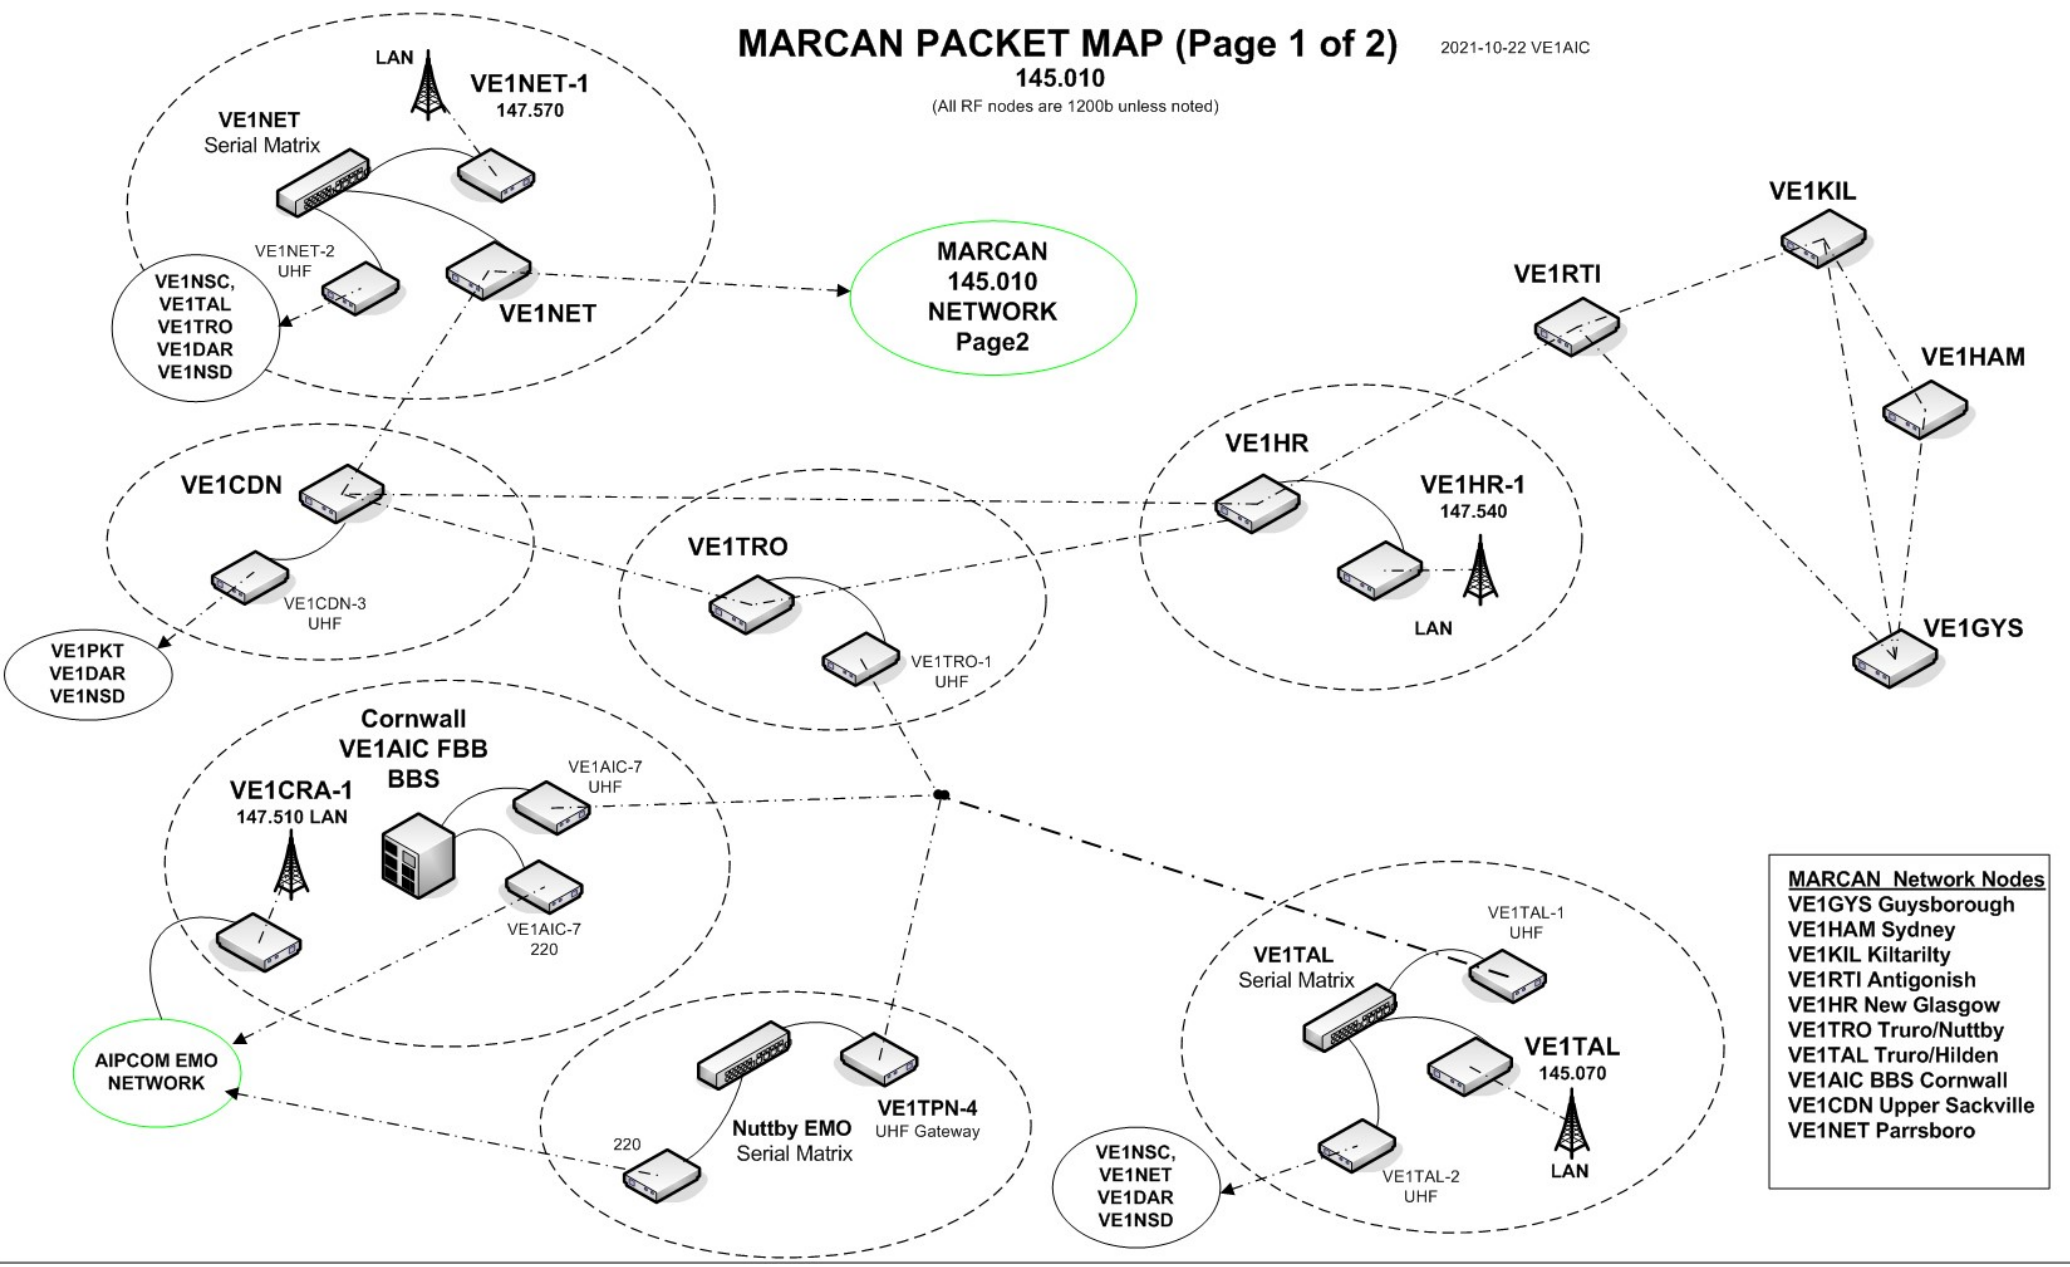

# MARCAN PACKET MAP (Page 1 of 2)

2021-10-22 VE1AIC

145.010

(All RF nodes are 1200b unless noted)

MARCAN  
145.010  
NETWORK  
Page2

- MARCAN Network Nodes**
- VE1GYS Guysborough
  - VE1HAM Sydney
  - VE1KIL Kiltarilly
  - VE1RTI Antigonish
  - VE1HR New Glasgow
  - VE1TRO Truro/Nuttby
  - VE1TAL Truro/Hilden
  - VE1AIC BBS Cornwall
  - VE1CDN Upper Sackville
  - VE1NET Parrsboro